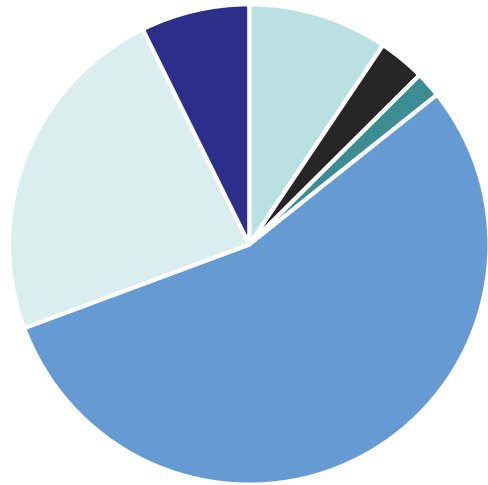

- 27 - Acquisition Master List
- 9 - Developmental (non-ACAT)
- 5 - Middle Tier Acquisition
- 158 - Sustainment
- 67 - Foreign Military Sales
- 21 - Support

\$7.25B
active year funds

1,600+ people

Provides: