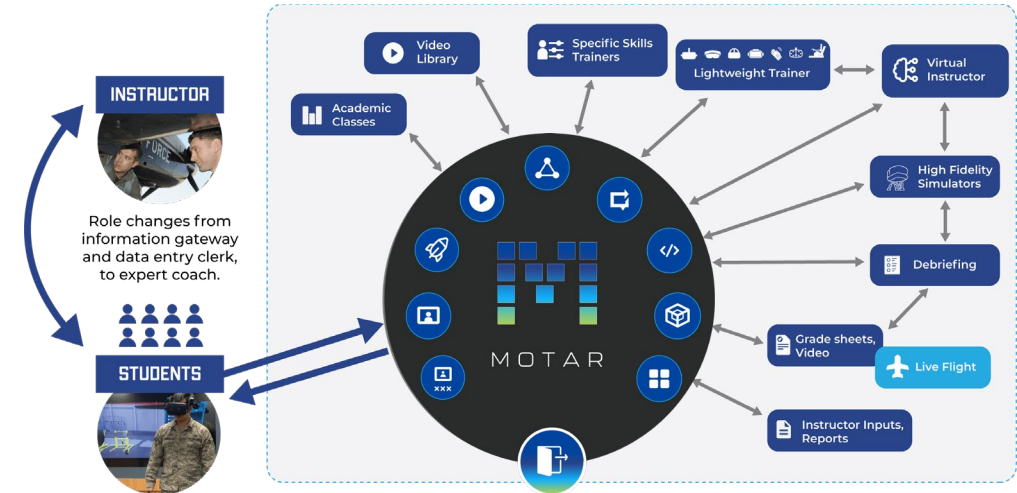

LSE/MOTAR Ecosystem - Training Delivery