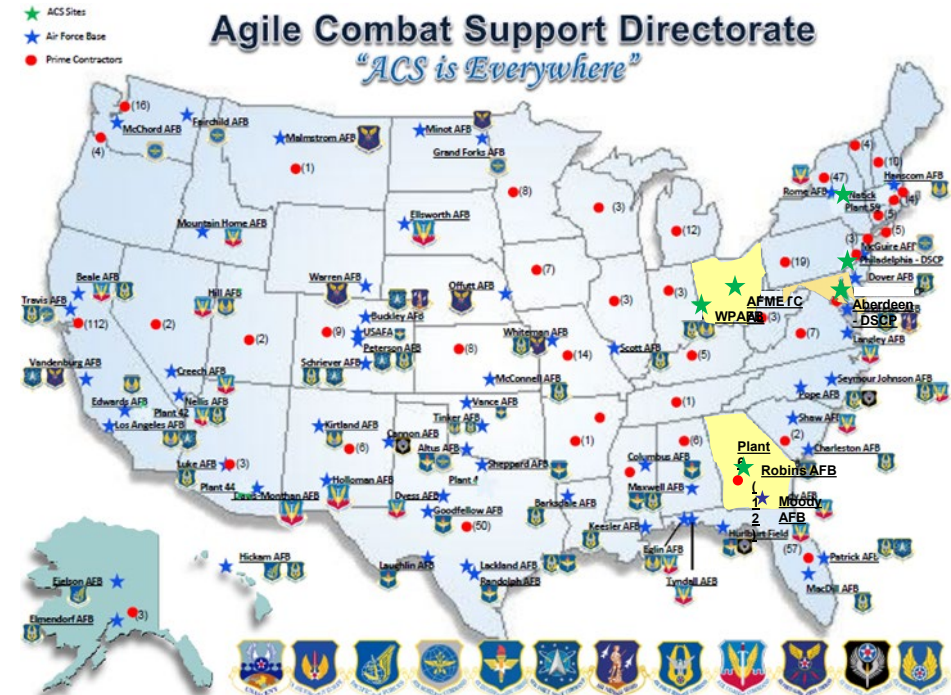

Provides:

- Human Systems
- Electronic Warfare & Avionics
- Simulators
- Automatic Test Systems
- AFMETCAL
- Support Equipment & Vehicles