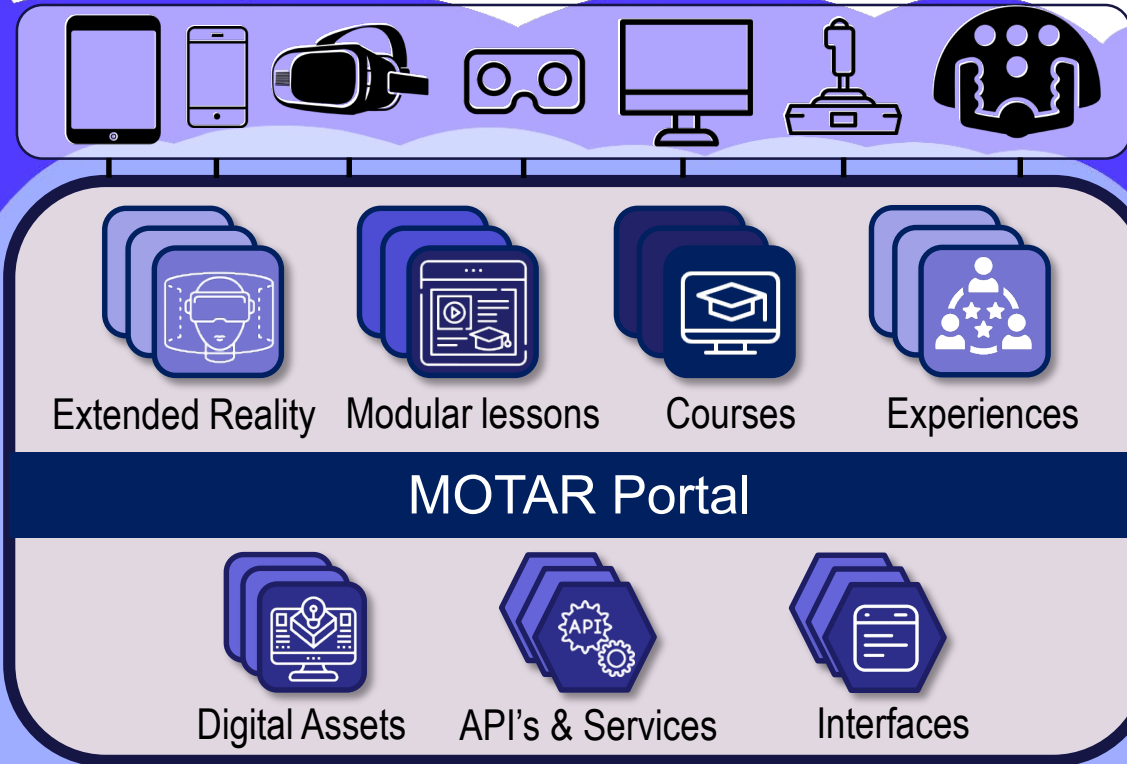

Simulators Division

- SCARS
- Lightweight Sims Ecosystem
- Remote Sim Instructor
- Simulators Logistics Product Support
- B52 TS

WNS Digital Transformation Activities

AFLCMC... Providing the Warfighter's Edge

SCARS

Lightweight Sim Ecosystem as MOTAR

AFLCMC... Providing the Warfighter's Edge

MOTAR Ecosystem

MOTAR Platform

Cybersecurity

Services

SKDs/API: IOS, Unity, ...

Software Factory

Developers

Simulators Outreach

AFLCMC... Providing the Warfighter's Edge

WPAFB SIMS Holodeck

- Demonstration and Laboratory Space to Explore, Innovate, and Prototype the next Training Simulators Technology
- Hands-on space to engage with Industry and supports all MAJCOM IPTs